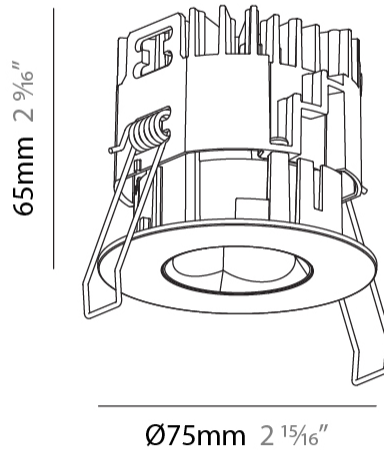

PHYSICAL

Shape: Round
Diameter (mm): 75
Diameter (in): 2 15/16
Height (mm): 65
Height (in): 2 9/16
Ceiling Thickness (mm): 1 - 25
Ceiling Thickness (in): 1/16 - 1 3/16
Min. Recessing Depth (mm): 70
Min. Recessing Depth (in): 2 3/4
Light Distribution: Direct
Diffuser: Lens Pack - Spread Lens / Linear Spread Lens / Honeycomb Louver
Fixture Finish: SSR / BKV / CWI / CRY / HAB / UFT / ITA / RUA / FTG / MYG / LOD / PUS / FRO / FUP / KIA / POP / BLS / SPG / MEY / GOH / GUM / CHC / COM / ABZ / JAG / OBR / MOS / ROR
Fixture Material: Aluminum Die Cast
Cut-out Measurements: 68mm / 2 11/16" Diameter

ELECTRICAL

Lamp Type: LED (Zhaga Standard)
Input Wattage (W): 15
Total Output Wattage (W): 13.6
Dimming: Tri-Mode (Non-Dimming and Phase Dimming (120Vac only) and 0-10V Dimming)
Driver Included: No
Driver Location: Recessed Housing
Driver Type: Constant Current - Universal
Driver Class: Class 2
Housing: See Components
Input Voltage (V): 120 - 277
Constant Current (MA): 350

LED

Color Temperature (°K): 2700 / 3000 / 3500 / 4000
Max. Delivered Lumen (lm): 1295 / 1377 / 1442 / 1455
Nominal Lumen (lm): 1566 / 1665 / 1743 / 1759
CRI: >90 CRI
Lamp Life (hrs): 50000

OPTICAL

Reflector: 34
Adjustability: Fixed

RATINGS AND CERTIFICATIONS

Certified By: Certified for North American Standards
IP rating: IP20