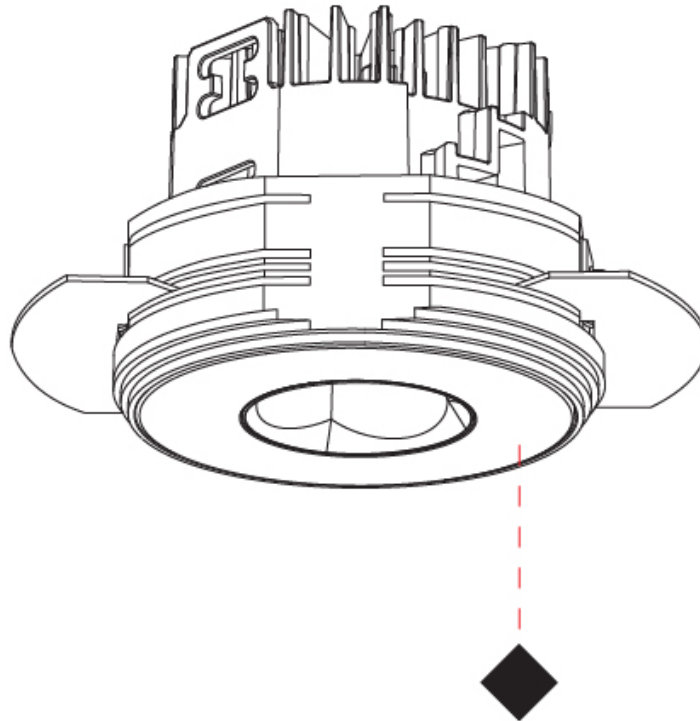

OIKO PRO ROUND TRIMLESS

A35877-

PROJECT

TYPE

SPECIFIER

QUANTITY

DATE