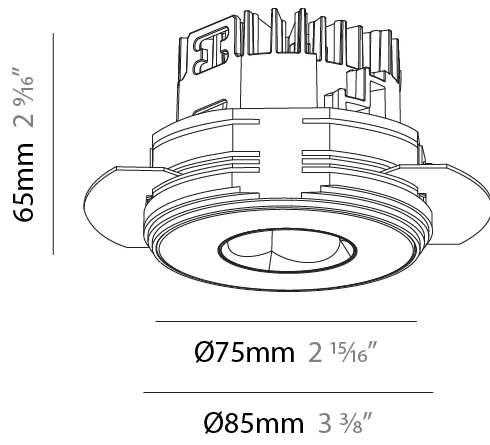

Series: Oiko Pro
Subseries: Oiko Pro Round
Brand: Prolicht
Division: Architectural
Mounting Type: Trimless
Mounting Location: Ceiling
Subcategory: Downlight

PHYSICAL

Shape: Round
Diameter (mm): 75
Diameter (in): 2 15/16
Height (mm): 65
Height (in): 2 9/16
Ceiling Thickness (mm): 10 / 12.5 / 15 / 25
Ceiling Thickness (in): 3/8 or 1/2 or 9/16 or 1
Min. Recessing Depth (mm): 70
Min. Recessing Depth (in): 2 3/4
Light Distribution: Direct
Diffuser: Lens Pack - Spread Lens / Linear Spread Lens / Honeycomb Louver
Fixture Finish: SSR / BKV / CWI / CRY / HAB / UFT / ITA / RUA / FTG / MYG / LOD / PUS / FRO / FUP / KIA / POP / BLS / SPG / MEY / GOH / GUM / CHC / COM / ABZ / JAG / OBR / MOS / ROR
Fixture Material: Aluminum Die Cast
Cut-out Measurements: 68mm / 2 11/16" Diameter

ELECTRICAL

Lamp Type: LED (Zhaga Standard)
Input Wattage (W): 16
Total Output Wattage (W): 14.6
Dimming: Tri-Mode (Non-Dimming and Phase Dimming (120Vac only) and 0-10V Dimming)
Driver Included: No
Driver Location: Recessed Housing
Driver Type: Constant Current - Universal
Driver Class: Class 2
Input Voltage (V): 120 - 277
Constant Current (MA): 350

LED

Color Temperature (°K): 2700 / 3000 / 3500 / 4000
Max. Delivered Lumen (lm): 1067 / 1150 / 1217 / 1220
Nominal Lumen (lm): 1393 / 1501 / 1589 / 1592
CRI: >90 CRI
Lamp Life (hrs): 50000

OPTICAL

Reflector°: 14
Adjustability: Fixed

RATINGS AND CERTIFICATIONS

Certified By: Certified for North American Standards
IP rating: IP20